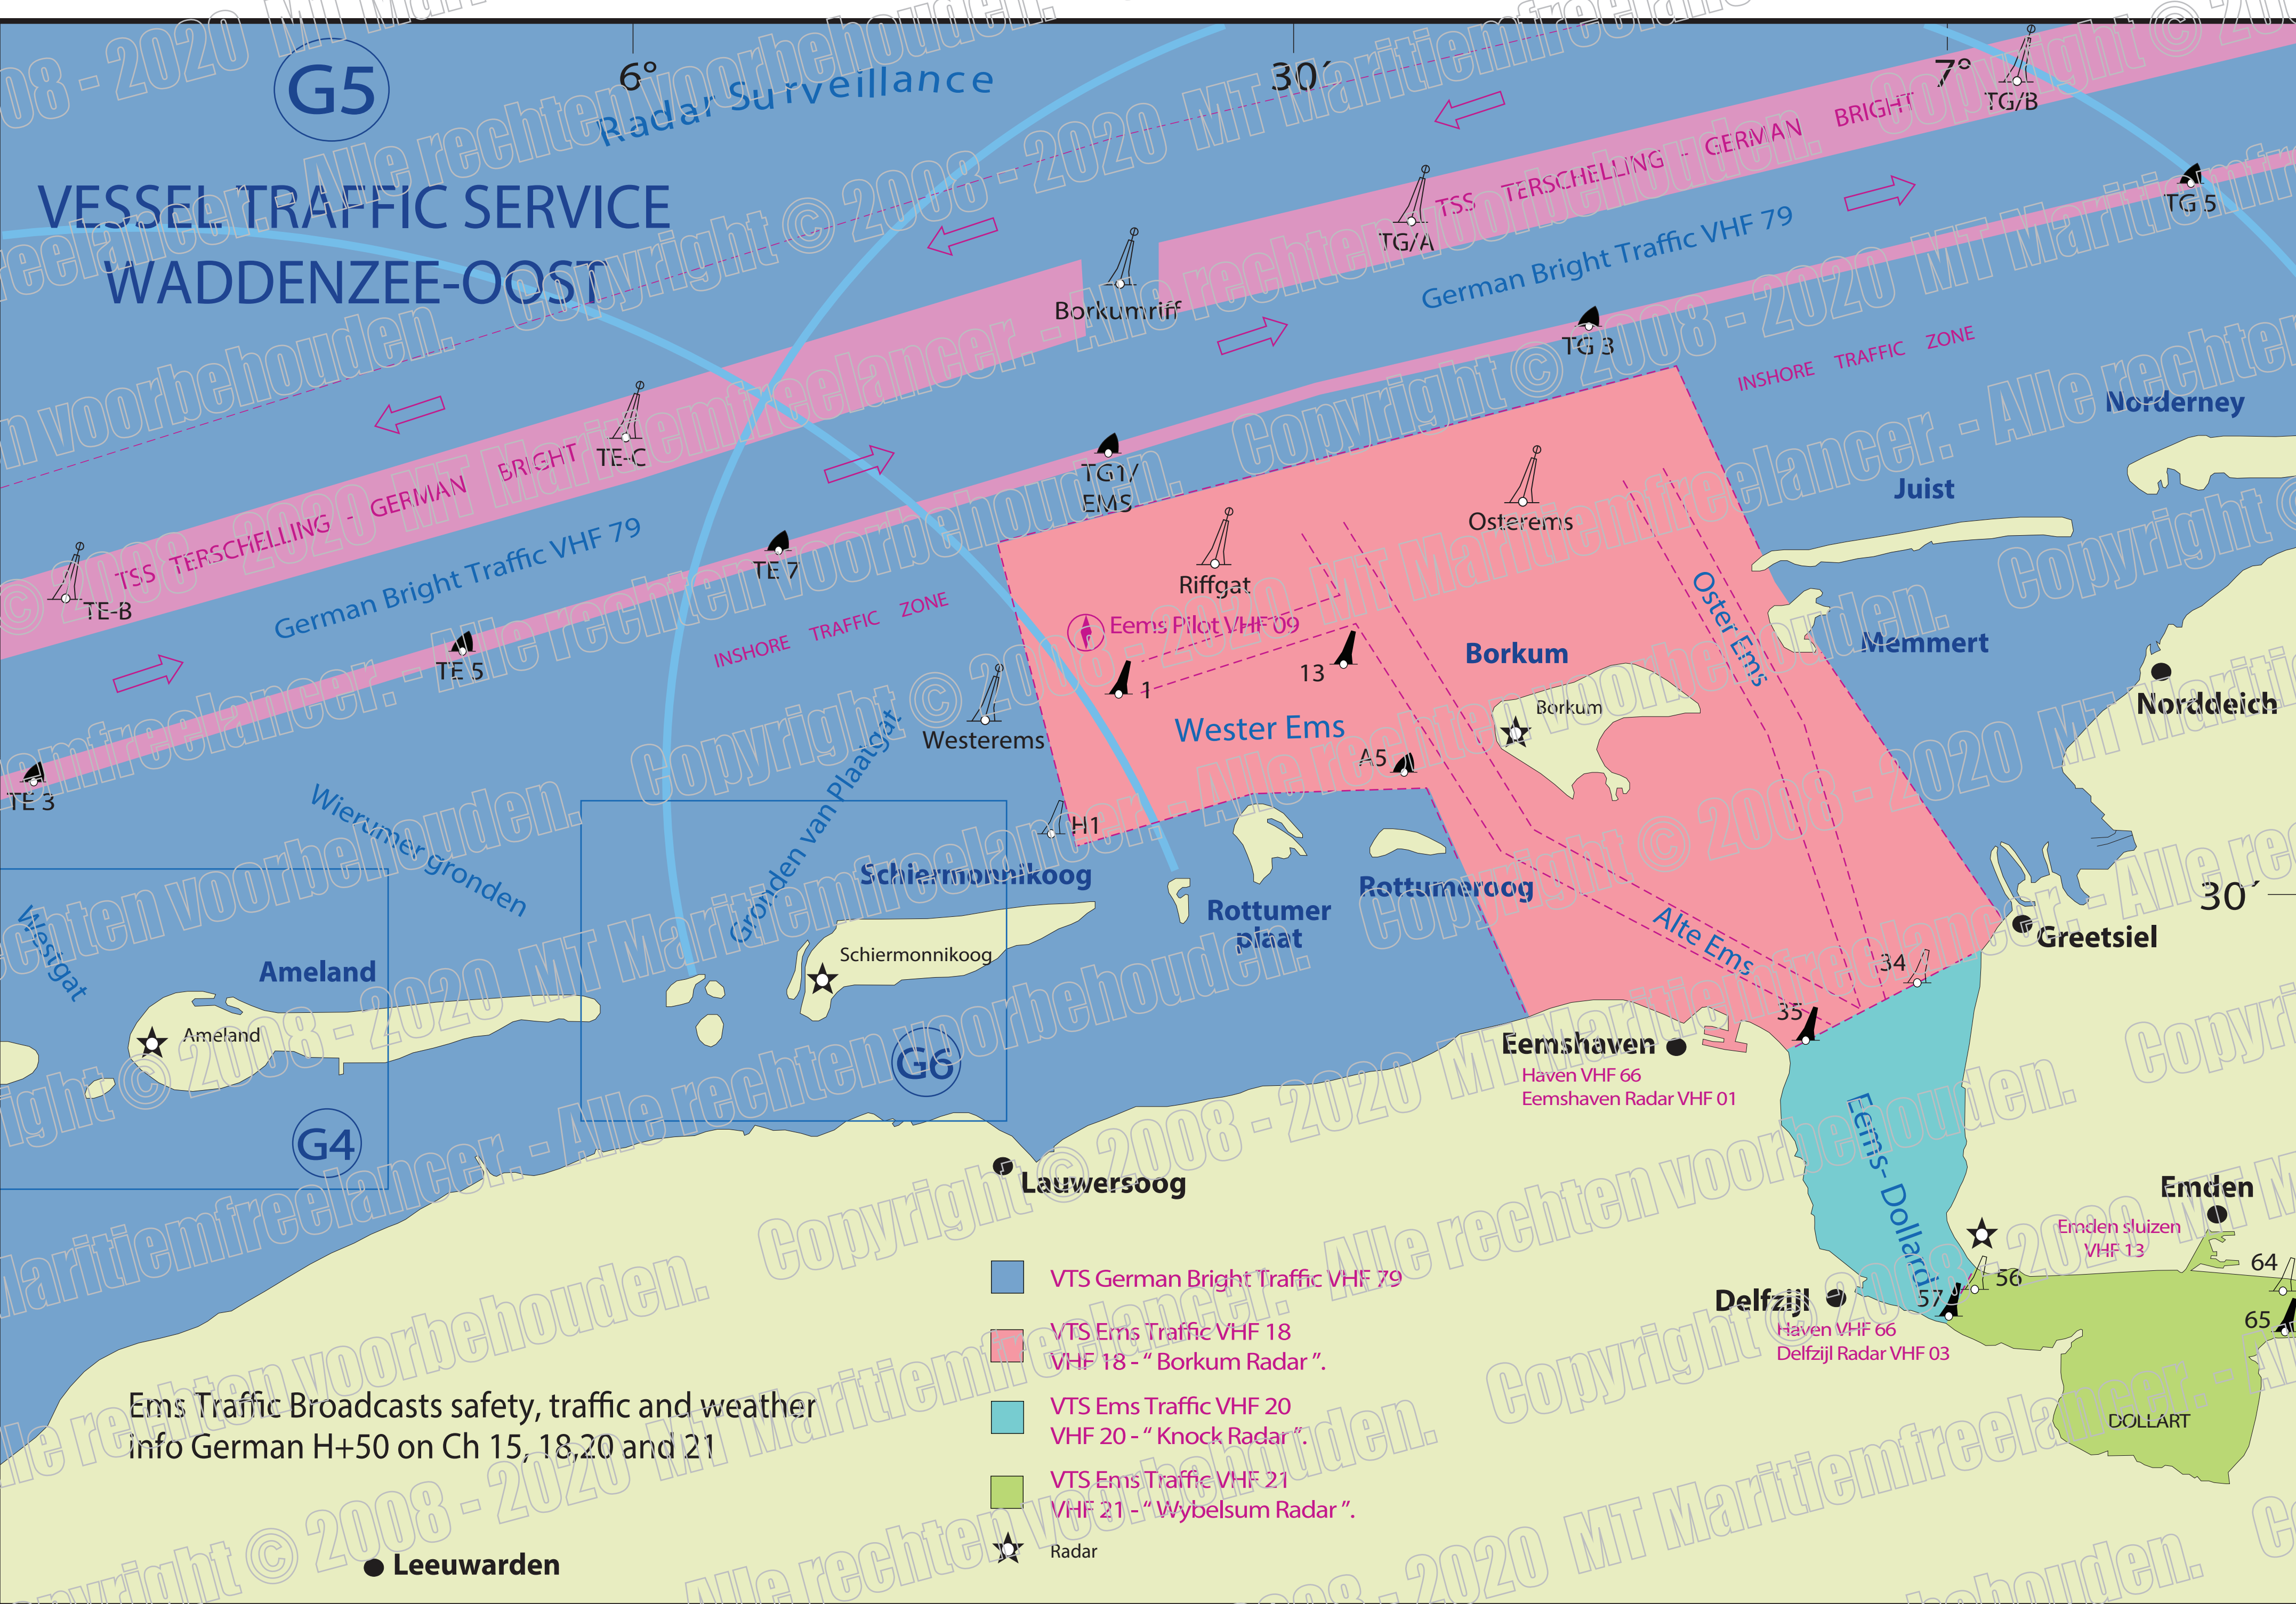

# VESEL TRAFFIC SERVICE WADDENZEE-OOST

G5

6° Radar Surveillance

30'

7°

TG/B

Ems Traffic Broadcasts safety, traffic and weather info German H+50 on Ch 15, 18, 20 and 21

- VTS German Bright Traffic VHF 79
- VTS Ems Traffic VHF 18  
VHF 18 - "Borkum Radar".
- VTS Ems Traffic VHF 20  
VHF 20 - "Knock Radar".
- VTS Ems Traffic VHF 21  
VHF 21 - "Wybelsum Radar".
- Radar

● Leeuwarden